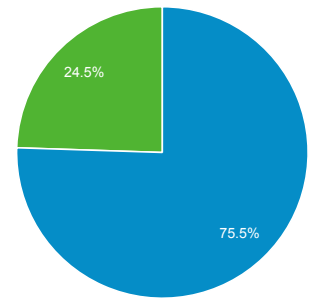

10 Feb 2017 - 10 Mar 2017

Audience Overview

All Users
100.00% Sessions

Overview

■ New Visitor ■ Returning Visitor

Language	Sessions	% Sessions
1. en-us	15,702	53.28%
2. en-gb	4,945	16.78%
3. fr	649	2.20%
4. ru	506	1.72%
5. de-de	473	1.60%
6. de	443	1.50%
7. es	428	1.45%
8. fr-fr	421	1.43%
9. it-it	274	0.93%
10. it	272	0.92%