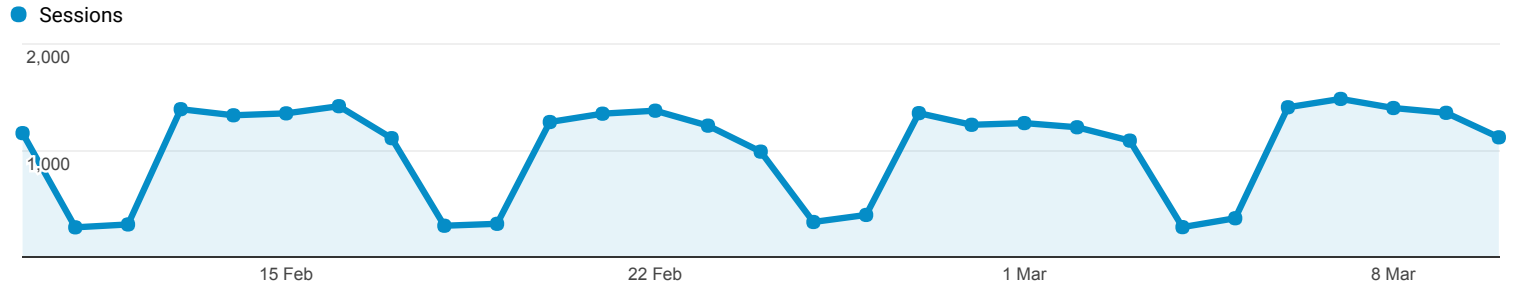

10 Feb 2017 - 10 Mar 2017

Audience Overview

All Users
100.00% Sessions

Overview

■ New Visitor ■ Returning Visitor

Language	Sessions	% Sessions
1. en-us	15,702	53.28%
2. en-gb	4,945	16.78%
3. fr	649	2.20%
4. ru	506	1.72%
5. de-de	473	1.60%
6. de	443	1.50%
7. es	428	1.45%
8. fr-fr	421	1.43%
9. it-it	274	0.93%
10. it	272	0.92%